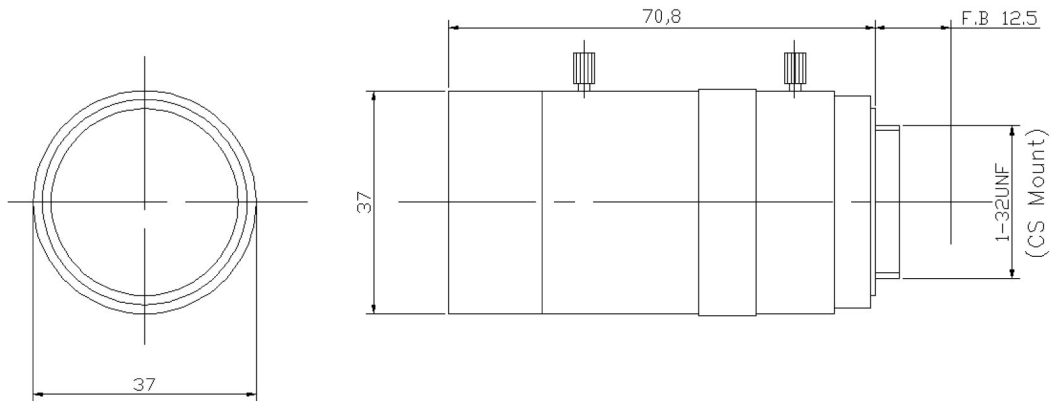

TEK660M

SPECIFICATION		
FORMAT		1/3" \varnothing
MOUNT		CS \varnothing
FOCAL LENGTH		6-60mm \varnothing
IRIS RANGE		F1.6-CLOSE \varnothing
ANGLE OF VIEW	(1/3")	49.5---4.7° \varnothing
M.O.D. \varnothing		0.2M \varnothing
BACK FOCAL LENGTH \varnothing		6.72mm \varnothing
FLANGE BACK LENGTH		12.5mm \varnothing
DIMENSIONS		\varnothing 37 \times 70.8 (L) mm \varnothing
WEIGHT		Approx. 110g \varnothing
OPERATION	<IRIS> MANUAL \varnothing	WITH LOCK SCREW \varnothing
	<FOCUS> MANUAL \varnothing	WITH LOCK SCREW \varnothing
	<ZOOM> MANUAL \varnothing	WITH LOCK SCREW
OPERATING TEMPERATURE \varnothing		-10-+50°C \varnothing
Specifications are subject to change without notice. \varnothing		