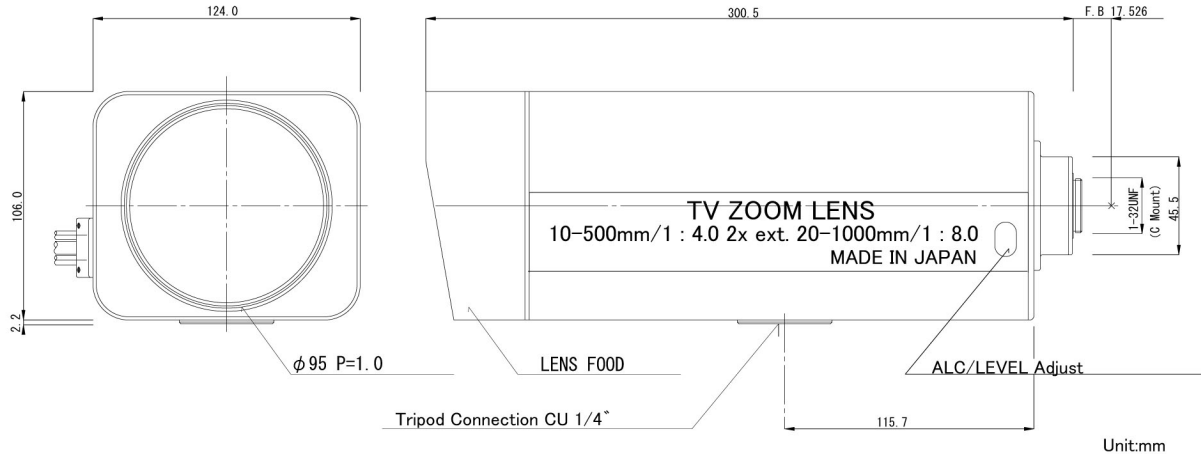

TEK50XV/TEK50XVP

SPECIFICATION				
FORMAT	1/2"			
MOUNT	C MOUNT			
FOCAL LENGTH	10 - 500 mm			
IRIS RANGE	F4.0 - 125 / option:F4.0-360			
ANGLE OF VIEW	(1/2") 43.6 (D) x 35.5 (H) x 27.0 (V) ^o (WIDE) 0.9 (D) x 0.7 (H) x 0.6 (V) ^o (TELE)			
	(1/3") 33.6 (D) x 27.0 (H) x 20.7 (V) ^o (WIDE) 0.7 (D) x 0.6 (H) x 0.4 (V) ^o (TELE)			
M.O.D.	4.0 M			
BACK FOCAL LENGTH	62.67 mm			
FLANGE BACK LENGTH	17.526 mm			
FILTER SCREW SIZE	M95 P = 1			
DIMENSIONS	124.0 (W) x 106.0 (H) x 300.5 (L) mm			
WEIGHT	3200g			
OPERATION	< IRIS > AUTO (VIDEO) INPUT VOLTAGE : DC8 - 16V, MAX. 50 mA INPUT SIGNAL : VIDEO SIGNAL (V or VS) INPUT IMPEDANCE : HIGH IMPEDANCE SENSITIVITY ADJUSTMENT : 0.5 - 1.0 V _{p-p} RESPOND SPEED : 3.0sec. or less			
	< ZOOM > MOTORIZED CONTROL VOLTAGE : DC6-12 V, MAX.50mA(6V) MOTORIZATION SPEED : Approx. 8.0sec.(6V)			
	< FOCUS > MOTORIZED CONTROL VOLTAGE : DC6-12 V, MAX.50mA(6V) MOTORIZATION SPEED : Approx. 13.0sec.(6V)			
OPERATING TEMPERATURE	-10 - +50°C			
[CABLE CONNECTION]				
< 4 CORE CABLE FOR AUTO-IRIS >				
WHITE	VIDEO SIGNAL	0.5 - 1.0V _{p-p}		
RED	POWER (+)	DC8 - 16V		
BLACK	POWER (-)	GND		
GREEN	NC			
< 4 CORE CABLE FOR ZOOM AND FOCUS PRESETS >				
RED	POT SUPPLY	POWER (+)		
GREEN	FOCUS OUT			
WHITE	ZOOM OUT			
BLACK	POT RETURN	POWER (-)		
< 10 CORE CABLE FOR ZOOM AND FOCUS >				
YELLOW	ZOOM (+)	TELE	BROWN	NC
RED	ZOOM		BLUE	NC
GREEN	FOCUS (+)	NEAR	GRAY	NC
BLACK	FOCUS		ORANGE	NC
WHITE	NC		PURPLE	NC