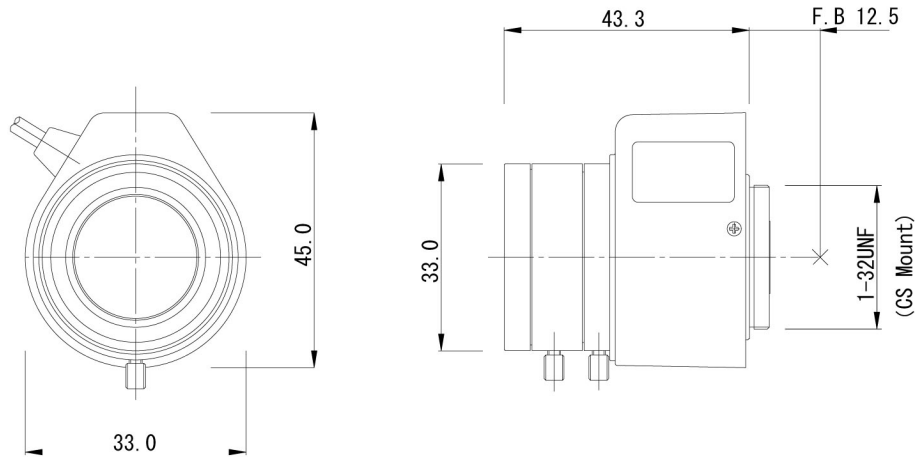

TEK308DCIR

IR VARIFOCAL DAY/NIGHT CAMERA APPROVED

SPECIFICATION																						
FORMAT	1/3"																					
MOUNT	CS MOUNT																					
FOCAL LENGTH	3.3 – 8.0 mm																					
IRIS RANGE	F1.4 – 360																					
ANGLE OF VIEW	(1/3") 101.5° (D) x 81.1° (H) x 60.4° (V) (WIDE) 43.3° (D) x 34.5° (H) x 25.8° (V) (TELE)																					
WAVE LENGTH RANGE	Approx.400 – 900nm																					
M.O.D.	0.3 M																					
BACK FOCAL LENGTH	8.81mm																					
FLANGE BACK LENGTH	12.5 mm																					
DIMENSIONS	33.0 (W) x 45.0 (H) x 43.3 (L) mm																					
WEIGHT	Approx.47 g																					
OPERATION	<table border="0"> <tr> <td><IRIS></td> <td>AUTO</td> <td>DRIVING COIL : 190Ω ± 10% (20°C)</td> </tr> <tr> <td></td> <td>(DC)</td> <td>CLOSE-OPEN less than 4.0V</td> </tr> <tr> <td></td> <td></td> <td>OPEN-CLOSE more than 0.5V</td> </tr> <tr> <td></td> <td></td> <td>DUMPING COIL : 1150Ω ± 10% (20°C)</td> </tr> <tr> <td></td> <td></td> <td>RESPOND SPEED : 3.0sec. or less</td> </tr> <tr> <td></td> <td><FOCUS> MANUAL</td> <td>WITH LOCK SCREW</td> </tr> <tr> <td></td> <td><ZOOM> MANUAL</td> <td>WITH LOCK SCREW</td> </tr> </table>	<IRIS>	AUTO	DRIVING COIL : 190Ω ± 10% (20°C)		(DC)	CLOSE-OPEN less than 4.0V			OPEN-CLOSE more than 0.5V			DUMPING COIL : 1150Ω ± 10% (20°C)			RESPOND SPEED : 3.0sec. or less		<FOCUS> MANUAL	WITH LOCK SCREW		<ZOOM> MANUAL	WITH LOCK SCREW
<IRIS>	AUTO	DRIVING COIL : 190Ω ± 10% (20°C)																				
	(DC)	CLOSE-OPEN less than 4.0V																				
		OPEN-CLOSE more than 0.5V																				
		DUMPING COIL : 1150Ω ± 10% (20°C)																				
		RESPOND SPEED : 3.0sec. or less																				
	<FOCUS> MANUAL	WITH LOCK SCREW																				
	<ZOOM> MANUAL	WITH LOCK SCREW																				
OPERATING TEMPERATURE	-10 – +50°C																					
COMMENTS	APPLICABLE WAVELENGTH : 400nm~900nm																					