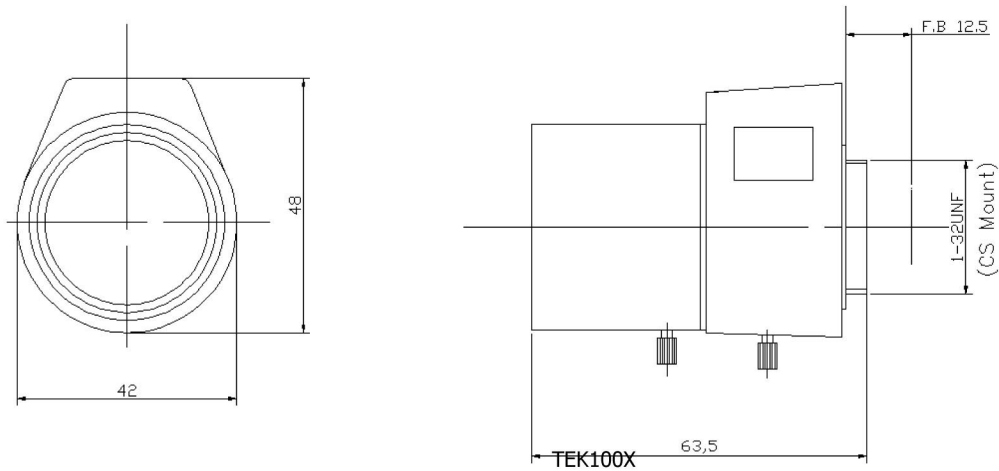

## TEK2812DC

SPECIFICATION		
FORMAT		1/3"
MOUNT		CS
FOCAL LENGTH $\varnothing$		2.8-12mm
IRIS RANGE $\varnothing$		F1.4-CLOSE
ANGLE OF VIEW (1/3" )		115.2° ---28.5°
M.O.D. $\varnothing$		0.2M
BACK FOCAL LENGTH		6.72mm $\varnothing$
FLANGE BACK LENGTH		12.5mm $\varnothing$
DIMENSIONS		40.7 (W) × 63.6 (H) × 63.6 (L) mm
WEIGHT $\varnothing$		Approx. 110g
OPERATION $\varnothing$	<IRIS> AUTO IRIS	DIRECT DRIVER
	<FOCUS> MANUAL	WITH LOCK SCREW
	<ZOOM> MANUAL	WITH LOCK SCREW
OPERATING TEMPERATURE		-10-+50°C
Specifications are subject to change without notice.		